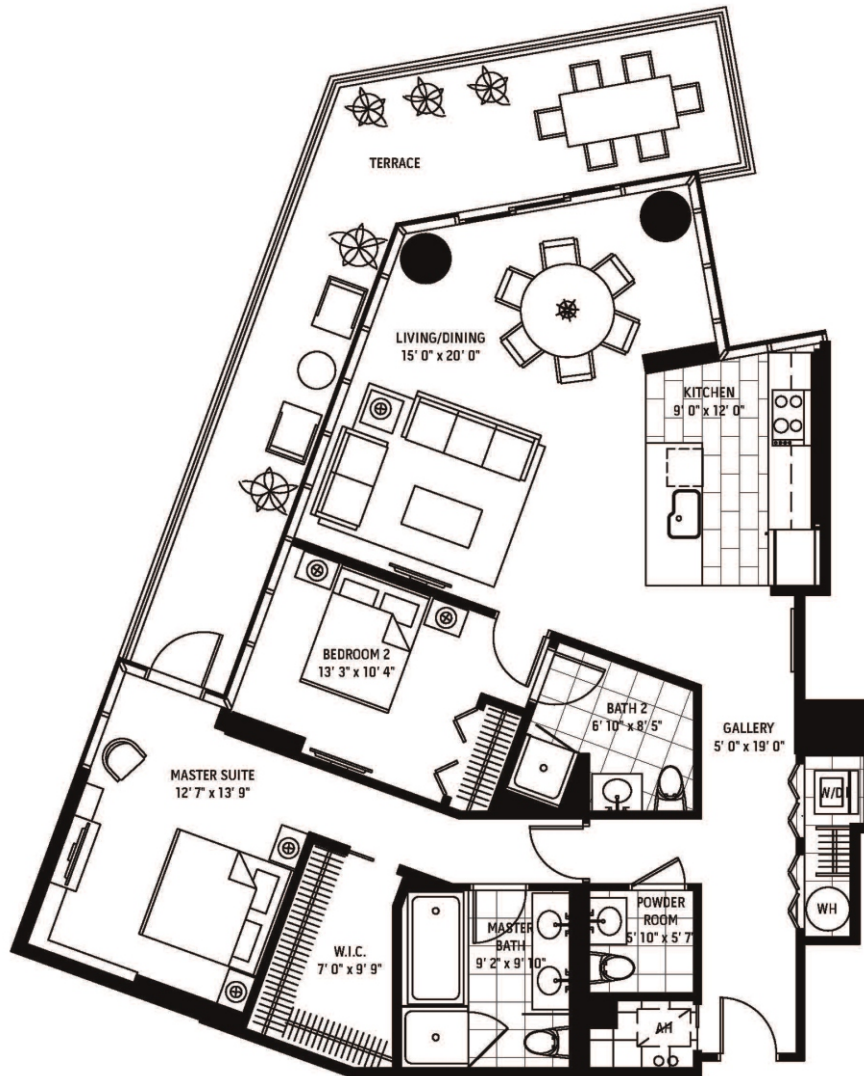

FLOOR PLAN

SIGNATURE RESIDENCE F
2 Bedroom / 2.5 Bath

Interior	1,465 sq. ft
Terrace	331 sq. ft
Residence Total	1,796 sq. ft

SIGNATURE
PLACE TOWER LOFTS PLAZA

Floorplan are for illustration purposes only. All dimensions are approximate, and all floor plans and development plans are subject to change in accordance with and subject to the Condominium Documents.